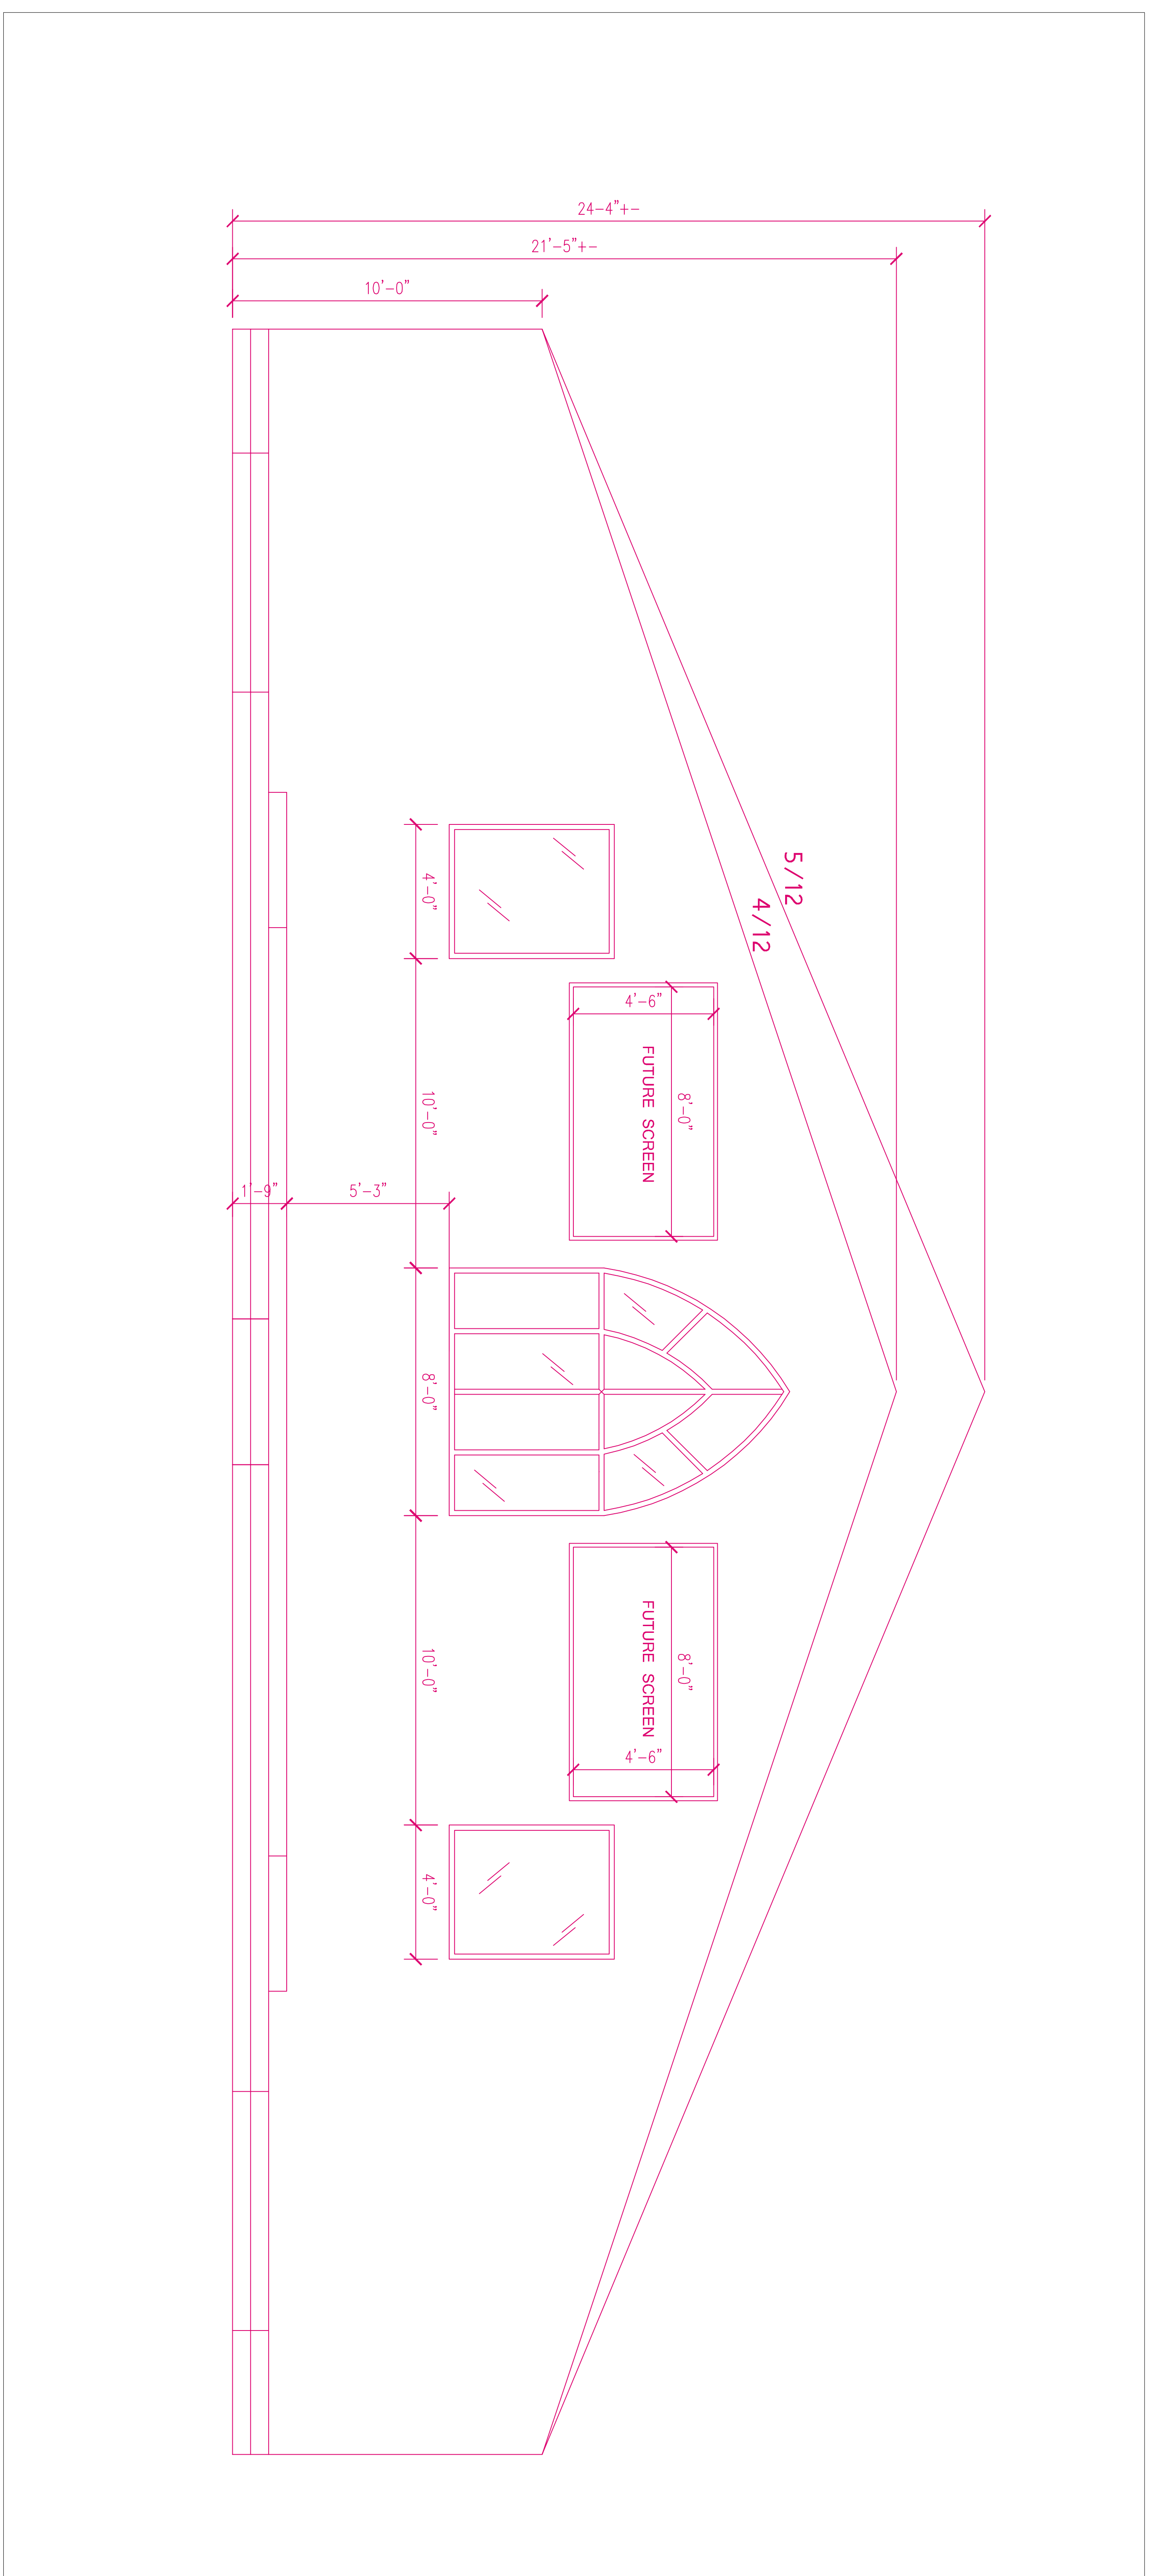

Professional, Experienced Builders

Project Information

LIVING LORD
LUTHERAN CHURCH

11120 SR 70
BRADENTON, FL 34202

Drawing Title

INTERIOR ELEVATIONS

OSBORN SHARP ASSOCIATES
2477 Stoney Point Rd.
Sarasota, FL 34231
Ph: 941.922.3606

W. T. OSBORN
AR-0006998

Submittals

Issued For	Date
☒ review	3/19/18
☐ report	
☐ use	
☐ permit	
☐ other:	

Revisions

No.	Description	Date

Control

designed	• SMH
drawn	•
checked	•
date	• 11/27 = 1/27

Sheet No.

A2.3

OSBORN SHARP ASSOCIATES
2477 Stoney Point Rd.
Sarasota, FL 34231
Ph: 941.922.3606